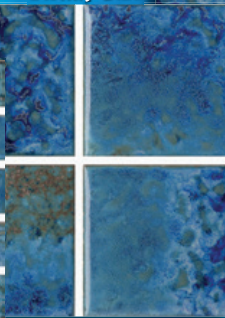

GBR-SM12
Stormy Blue

Fusion Glass

1"x1" • 1 SHEET = 1.0 SQ. FT., **CLASS 4**
10 SQ. FT. PER BOX

1"x2" • 1 SHEET = 1.0 SQ. FT., **CLASS 4**
10 SQ. FT. PER BOX

FUSION GLASS: This gorgeous new glass tile features iridescent color shifts that shine in the sunlight, overlaying dynamic earth and sea tones. As with most of our tiles, this line should be witnessed in person to appreciate its stunning design.