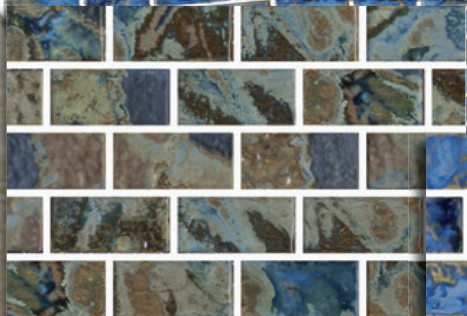

BR-201 Barcelona