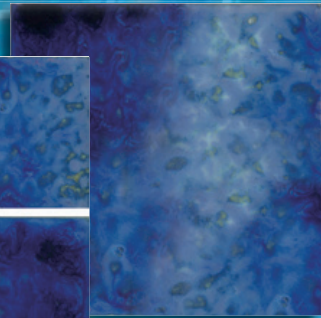

GBR-PD6
Paradise Blue