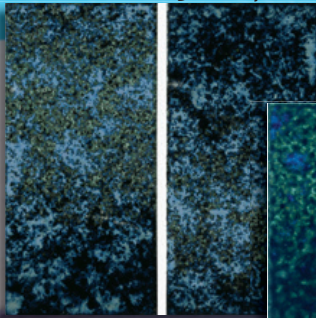

OCN-362 Deep Blue