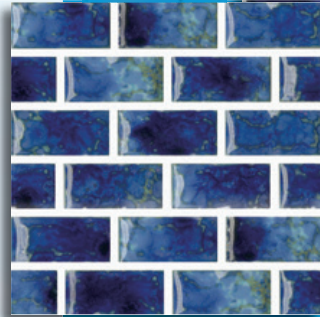

Great Barrier Reef Series

1"x2" • 1 SHEET = 1.0 SQ. FT., CLASS 4
20.0 SQ. FT. PER BOX

3"x3" • 1 SHEET = 1.0 SQ. FT., CLASS 3
20.0 SQ. FT. PER BOX

6"x6" • 4 PIECES = 1.0 SQFT, CLASS 4
15.0 SQ. FT. PER BOX

GREAT BARRIER REEF SERIES:

One of the most dramatic new lines we've seen, this series features rich, deep and translucent shifts of aquatic blues, with random splashes of complimentary colors. Available in a wide variety of sizes – from 1"x2", 3"x3" and 6"x6", it is sure to fit any pool / spa design need. Stop by to see this tile in person and see how these colors sparkle in sunlight.

GBR-PD12
Paradise Blue
(shown in pool)