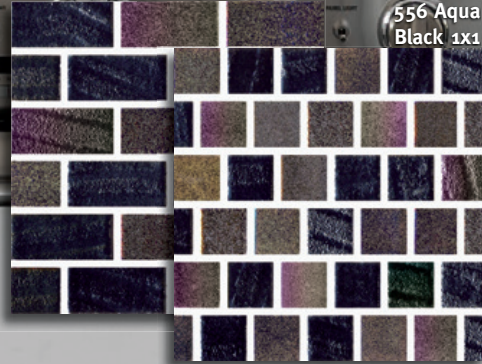

552 Aqua Light Blue 1x2
(shown in pool)

552 Aqua Light Blue 1x1

553 Aqua Light Green 1x2

553 Aqua Light Green 1x1

555 Aqua Navy Blue 1x2

555 Aqua Navy Blue 1x1

556 Aqua Black 1x2

556 Aqua Black 1x1