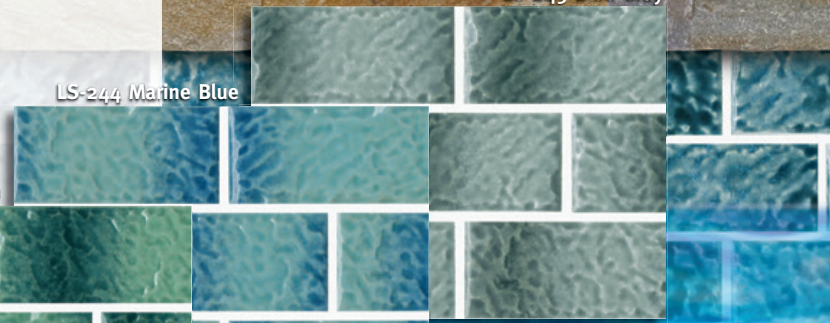

OCN-362 Deep Blue

OCN-363 Turquoise

OCN-364 Marine Blue
(shown in pool)

OCN-368 Monsoon Blue

Capri

SALE / DISCOUNTED ITEM

6"x6" • 4 PIECES = 1.0 SQFT, **CLASS 1**, 8.0 SQ. FT. PER BOX

CAPRI: A stylish tile with naturally gorgeous textures and hues, the Capri 6"x6" is a richly colored line featuring a silky-smooth and glossy surface with vivid colors reaching up from deep within. This tile must be seen up close to witness the allure of this line.

Cielo Azzurro

Noble

Tinta Blue
(shown in pool)

Lakeside

SALE / DISCOUNTED ITEM

1 SHEET = 1.0 SQ. FT., **CLASS 1**, 20.0 SQ. FT. PER BOX

LAKESIDE: This gorgeous tile features a deeply textured surface with washes of beautiful color throughout the entire line.

LS-245 Blue Gray

LS-244 Marine Blue

LS-243 Spring Green

LS-242 Ocean Blue
(shown in pool)

Botanical

1 SHEET = 1.07 SQ. FT., 21.4 SQ. FT. PER BOX, CLASS 2

BOTANICAL: Gentle floral accents shine through marbled tile amid the classic scalloped borders of this wonderful series. A delicate scroll pattern on the border gives a delightful antique appearance, and is a sure hit for any pool / spa entertainment environment.