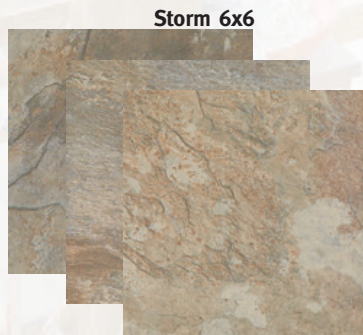

**PLEASE NOTE: ALL ITEMS SUBJECT TO STOCK AVAILABILITY.
PLEASE INQUIRE FOR MORE INFORMATION.**

Latino

Route 66

Slateworks

Tiramolla

Depth Markers
PER PIECE

NOTE: depth markers available smooth surface for waterline and abrasive for deck tile.