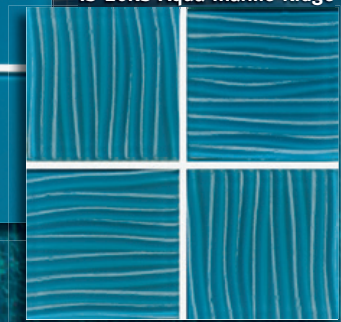

IS-10 Electric Blue
(shown in kitchen)

IS-10RS Electric Blue Ridge
(shown in pool)

IS-20 Aqua Marine

IS-20RS Aqua Marine Ridge

IS-30RS Cobalt Blue Ridge

Fog Glass

SALE / DISCOUNTED ITEM

1 SHEET = 1.07 SQ. FT., 21.40 SQ. FT. PER BOX, **CLASS 3**