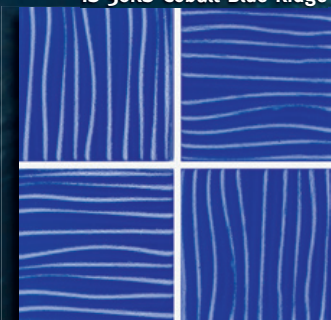

IS-10 Electric Blue
(shown in kitchen)

IS-10RS Electric Blue Ridge
(shown in pool)

IS-20 Aqua Marine

IS-20RS Aqua Marine Ridge

IS-30RS Cobalt Blue Ridge

Fog Glass

SALE / DISCOUNTED ITEM

1 SHEET = 1.07 SQ. FT., 21.40 SQ. FT. PER BOX, **CLASS 3**