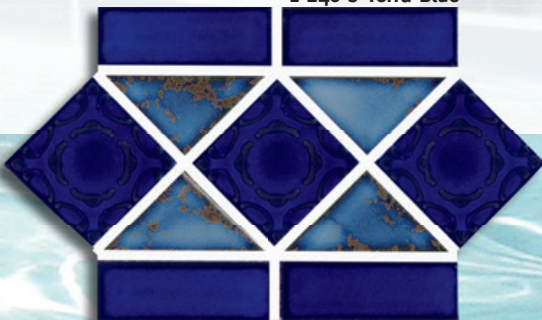

OD-636 Blue
(shown in pool)

Listello

1 PIECE = .56 SQ. FT., CLASS 5

LISTELLO: A gorgeous and stunning pattern tile, this new line captures the eye with rich colors and subtle tones.

L-240-s Terra Blue

L-354-s Atlantic Blue
(shown in pool)