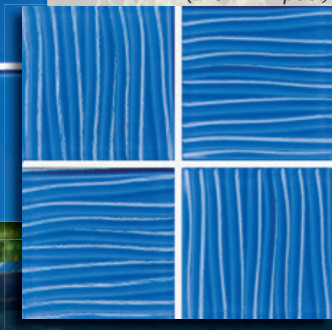

IS-10RS Electric Blue Ridge
(shown in pool)