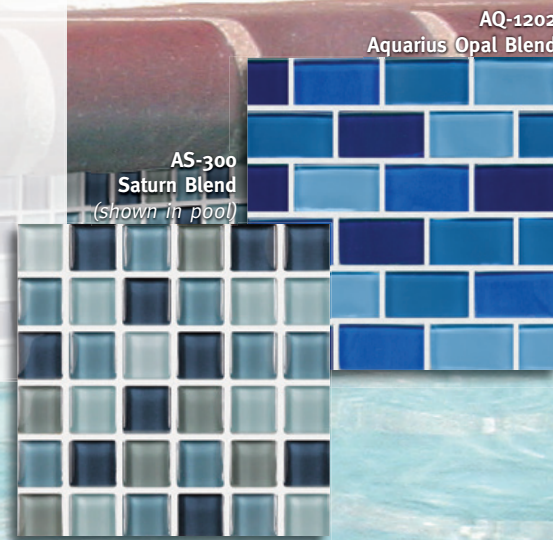

Galaxy Glass

AS: 1 SHEET = 1.0 SQ. FT., 11 SQ. FT. PER BOX CLASS 7
AQ: 1 SHEET = 1.0 SQ. FT., 11 SQ. FT. PER BOX CLASS 7

GALAXY GLASS: This glass tile features a polished look with vivid colors and hues. In the sunlight the colors are positively spectacular, and are sure to be a hit for any kitchen / bath or pool / spa entertainment environment.