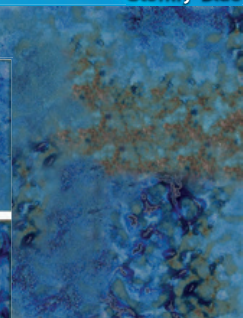

GBR-SM12
Stormy Blue

Fusion Glass

1"x1" • 1 SHEET = 1.0 SQ. FT., **CLASS 4**
10 SQ. FT. PER BOX

1"x2" • 1 SHEET = 1.0 SQ. FT., **CLASS 4**
10 SQ. FT. PER BOX

FUSION GLASS: This gorgeous new glass tile features iridescent color shifts that shine in the sunlight, overlaying dynamic earth and sea tones. As with most of our tiles, this line should be witnessed in person to appreciate its stunning design.