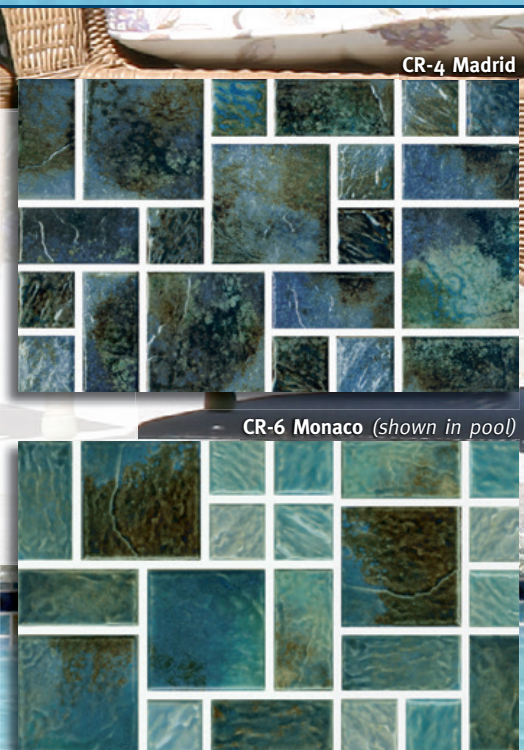

Aqua

Blue
(shown in pool)

Noce

Country Random

1 SHEET = 1.05 SQ. FT., CLASS 7
21.0 SQ. FT. PER BOX

COUNTRY RANDOM: This brilliant new tile features a vivid, polished finish with lustrous earth toned colors. A beautiful and contemporary tile, this line will shine in any pool / spa entertainment environment.