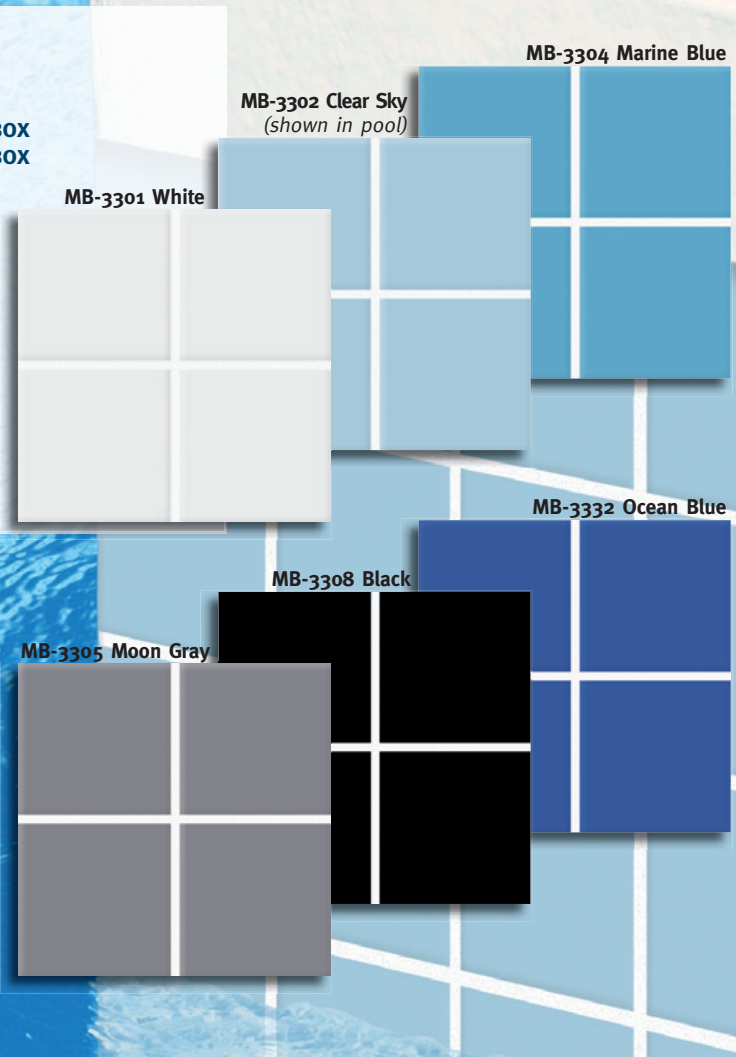

OF-4952
Ocean Blue

OF-4951 Cobalt Blue
(shown in pool)

OF-4929 Marine Blue

OF-4932 Royal Blue

OF-4931 Turquoise

Iron Gate (shown in pool)

Patina

Safari

SALE / DISCOUNTED ITEM

6"x6" • 4 PIECES = 1.0 SQ. FT., **CLASS 1**, 13.0 SQ. FT. PER BOX

SAFARI: Rustic textures and subtle shifts in color create a moving and dramatic line. With its intricate blends of complementary colors, the Safari series offers a graceful and gorgeous look for your backyard entertainment decor.

NOTE: available 6"x6" Surface Bullnose

Marine Field

1"x1" • 1 SHEET = 1.0 SQ. FT., **CLASS 3**, 20.0 SQ. FT. PER BOX
 3"x3" • 1 SHEET = 1.0 SQ. FT., **CLASS 2**, 20.0 SQ. FT. PER BOX

MARINE FIELD: This versatile 3"x3" and 1"x1" line features solid fields to allow a perfect fit with any pool or spa decor. With a coordinated palette, this tile can also be "mixed and matched" to create virtually limitless designs and color combinations.