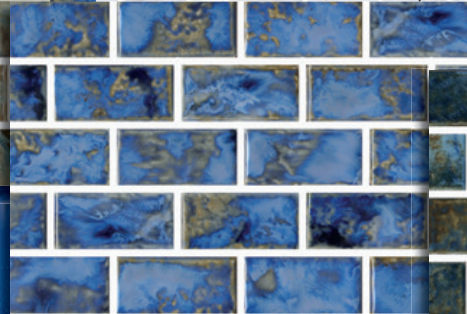

BR-202 Lisbon
(shown in pool)