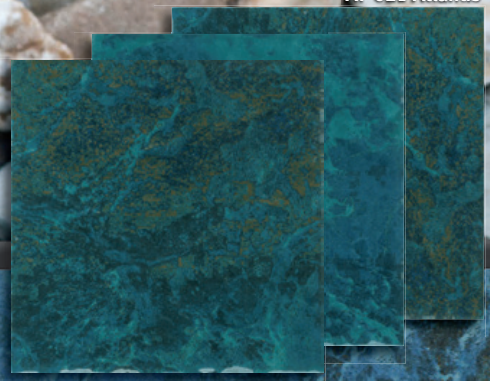

AY-621 Atlantis

Abyss Series

6"x6" • 4 PIECES = 1.0 SQFT, **CLASS 3**
11.0 SQ. FT. PER BOX

ABYSS SERIES: This series features rich shifts of color and tone, with impressive textures. A naturally beautiful line, swirling hues mix with an impressionistic and painterly touch.

AY-620 Port Royal
(shown in pool)