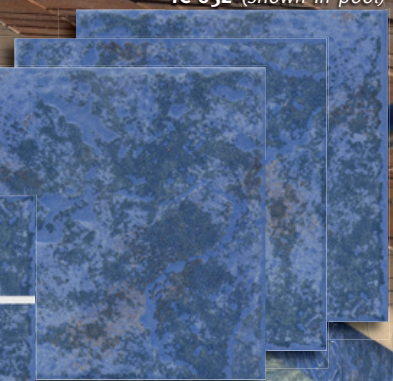

Tuscany

2"x2" • 1 SHEET = 1.0 SQ. FT., **CLASS 7**
6"x6" • 4 PIECES = 1.0 SQ. FT., **CLASS 1**, 20.0 SQ. FT. PER BOX
DECOS PER PIECE

TUSCANY: This new imported line features naturally beautiful earth tones with sensational shifts in color. Rich, striking textures are rounded out with an elegant deco tile.

TC-652 *(shown in pool)*

TC-252

TC-652 DECO
(in pool)