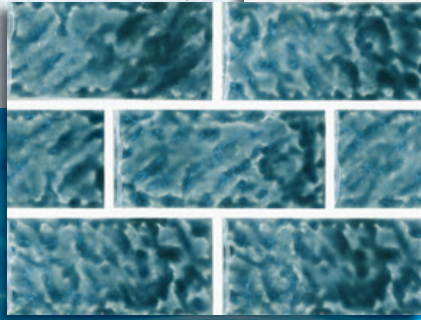

LS-242 Ocean Blue
(shown in pool)