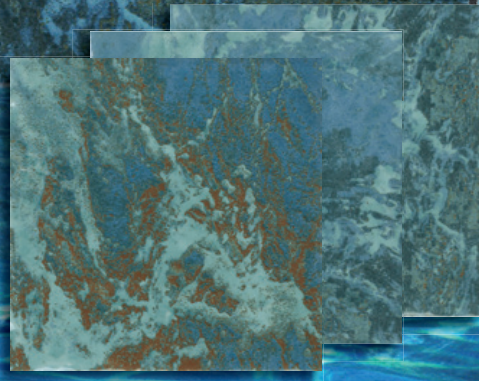

AY-622 Thonis