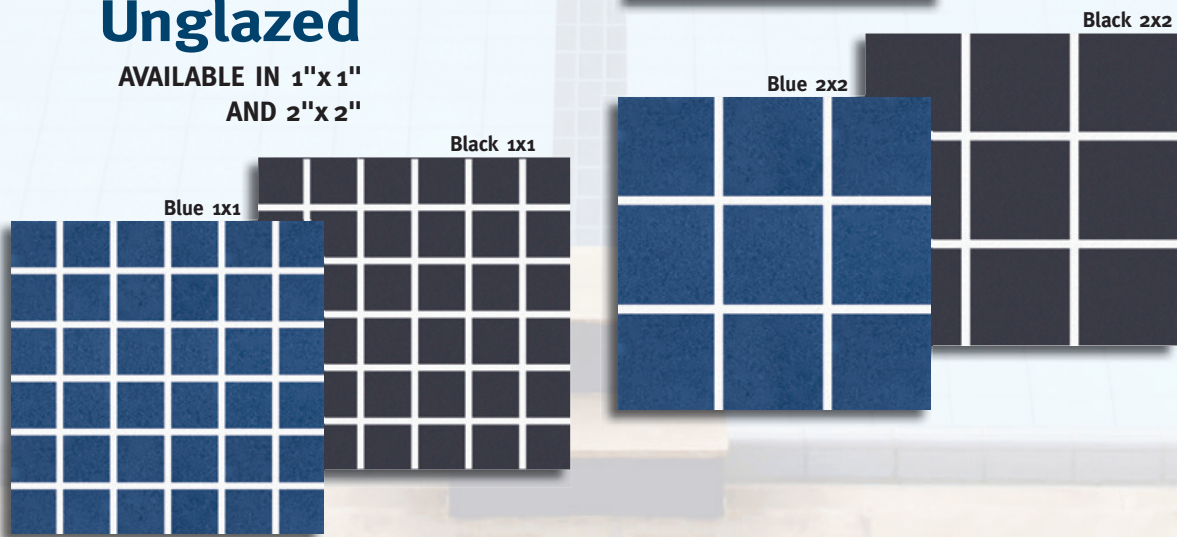

Unglazed

AVAILABLE IN 1"x1" AND 2"x2"