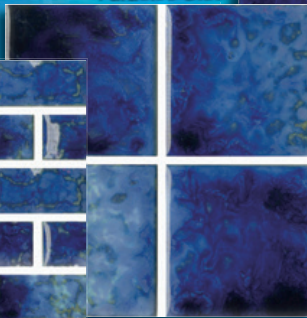

GBR-PD3
Paradise Blue