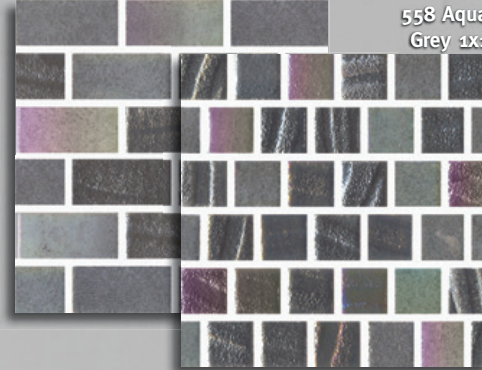

558 Aqua Grey 1x2

558 Aqua Grey 1x1