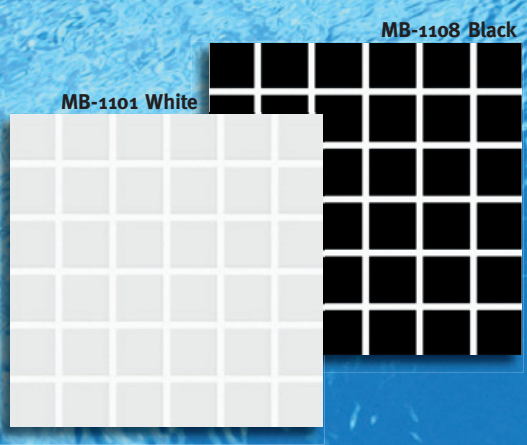

Marine Field

1"x1" • 1 SHEET = 1.0 SQ. FT., **CLASS 3**, 20.0 SQ. FT. PER BOX
3"x3" • 1 SHEET = 1.0 SQ. FT., **CLASS 2**, 20.0 SQ. FT. PER BOX

MARINE FIELD: This versatile 3"x3" and 1"x1" line features solid fields to allow a perfect fit with any pool or spa decor. With a coordinated palette, this tile can also be "mixed and matched" to create virtually limitless designs and color combinations.