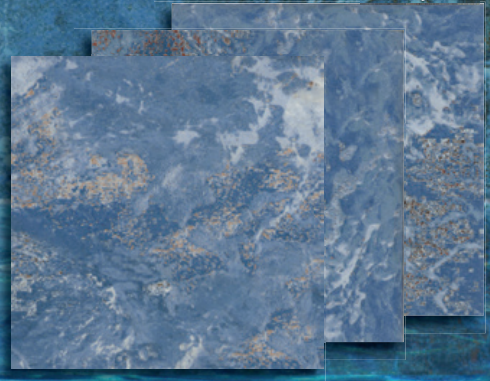

AY-624 Tikal