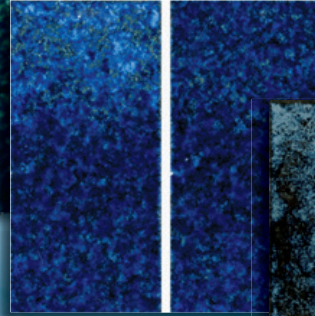

OCN-364 Marine Blue
(shown in pool)