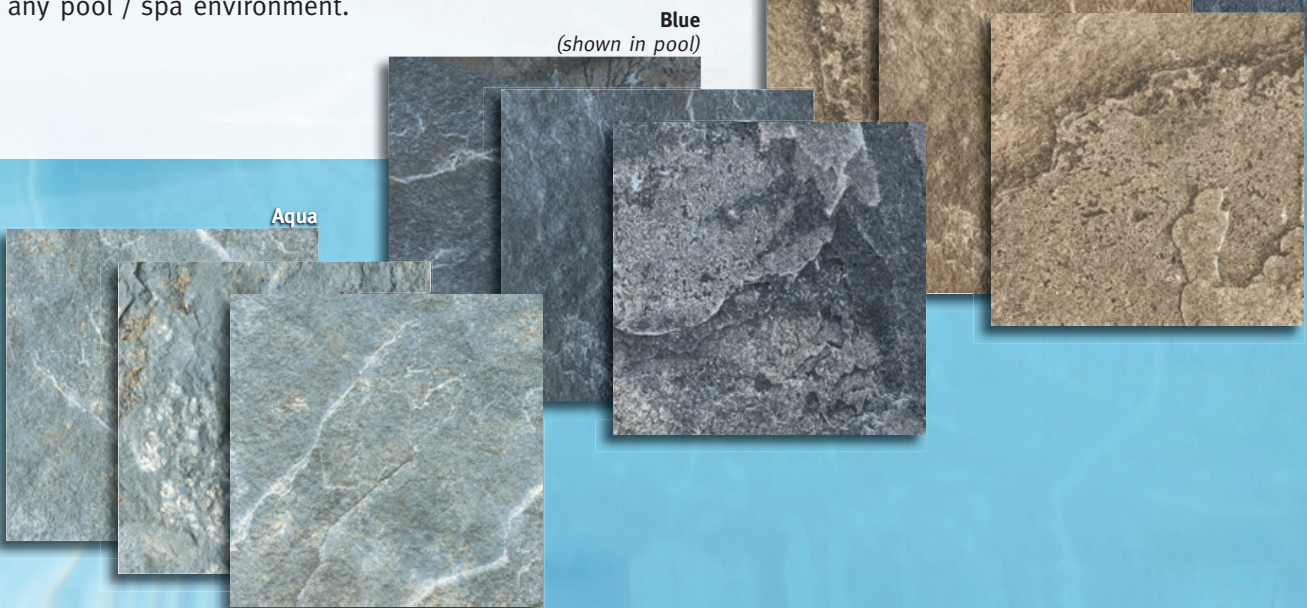

LS-08 Mint

Pacifico Series

6"x6" • 4 PIECES = 1.0 SQ. FT., CLASS 2, 11.0 SQ. FT. PER BOX

PACIFICO SERIES: From the bluffs of the Pacific shoreline to the depths of the deep seas, the new Pacifico is a naturally inspired line that can grace any pool / spa environment. Featuring rich textures and contrasting color hues, this line can make a splash in any pool / spa environment.