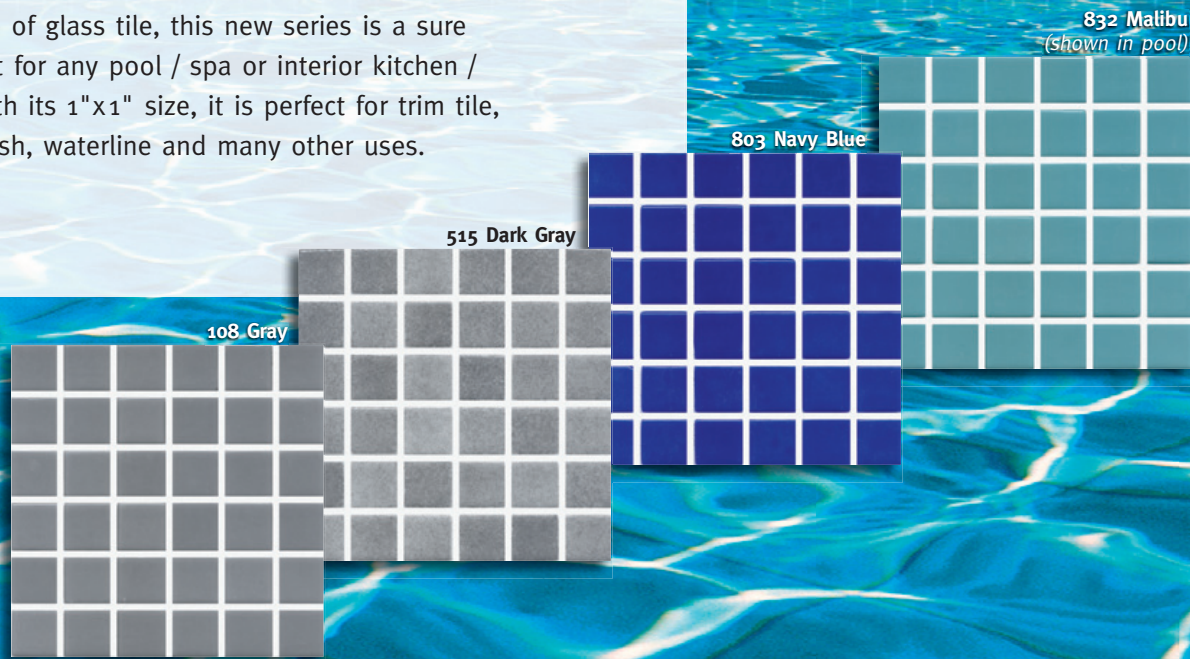

Fog Glass

SALE / DISCOUNTED ITEM

1 SHEET = 1.07 SQ. FT., 21.40 SQ. FT. PER BOX, **CLASS 3**

FOG GLASS: A wonderful mix of color and the brilliance of glass tile, this new series is a sure knockout for any pool / spa or interior kitchen / bath. With its 1"x1" size, it is perfect for trim tile, backsplash, waterline and many other uses.