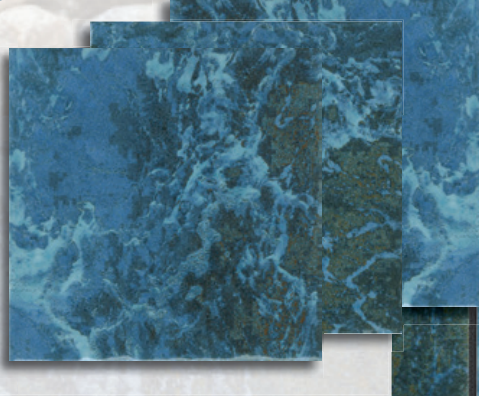

AY-621 Atlantis

Abyss Series

6"x6" • 4 PIECES = 1.0 SQFT, **CLASS 3**
11.0 SQ. FT. PER BOX

ABYSS SERIES: This series features rich shifts of color and tone, with impressive textures. A naturally beautiful line, swirling hues mix with an impressionistic and painterly touch.

AY-620 Port Royal
(shown in pool)