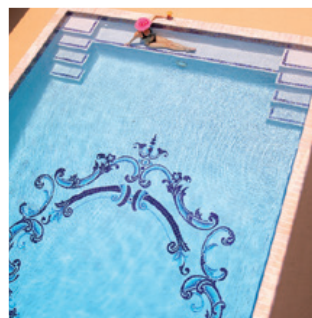

Loggerhead Turtle
with shadow
36" x 38" G-LTSHL
28" x 29" G-LTSHS

Reef Scene
37" x 100" G-RSL

Custom Designs

If you can dream it, we can create it!

Available in hand cut / hand painted ceramic tile, hand cut glass tile and kiln fired photo quality murals.