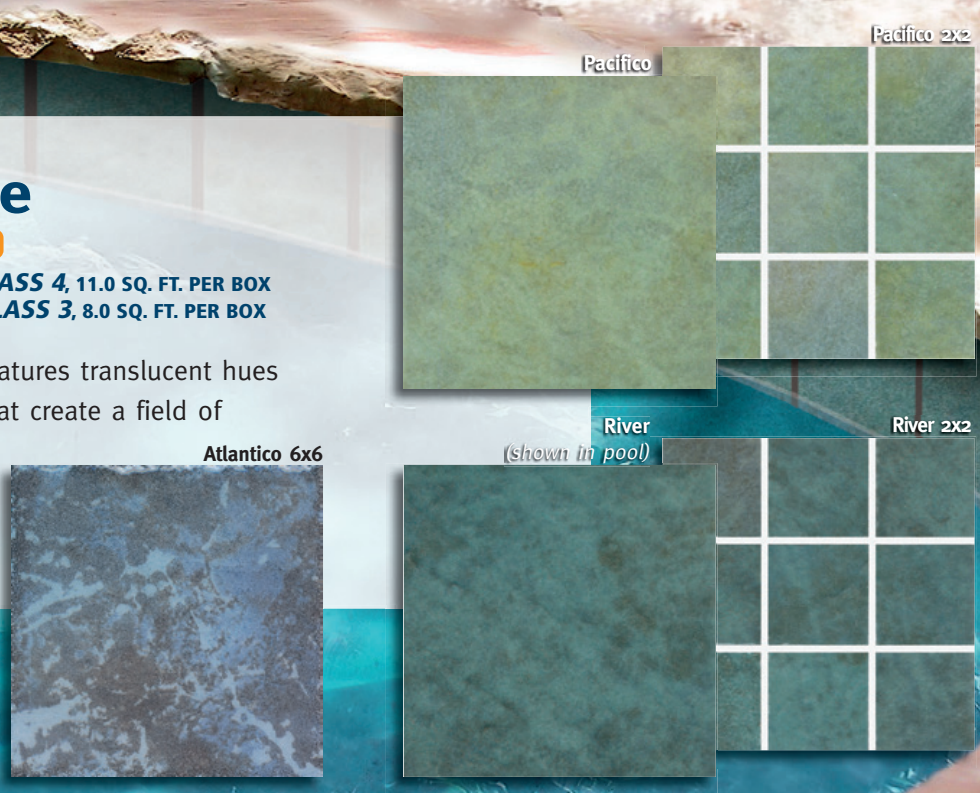

Acqua Dolce

SALE / DISCOUNTED ITEM

2"x2" • 1 SHEET = 1.0 SQ. FT., **CLASS 4**, 11.0 SQ. FT. PER BOX
6"x6" • 4 PIECES = 1.0 SQ. FT., **CLASS 3**, 8.0 SQ. FT. PER BOX

ACQUA DOLCE: This line features translucent hues and dream-like textures that create a field of dynamic movement.