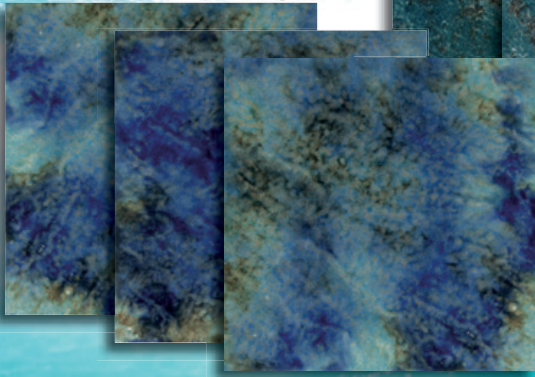

Capri

SALE / DISCOUNTED ITEM

6"x6" • 4 PIECES = 1.0 SQFT, **CLASS 1**, 8.0 SQ. FT. PER BOX

CAPRI: A stylish tile with naturally gorgeous textures and hues, the Capri 6"x6" is a richly colored line featuring a silky-smooth and glossy surface with vivid colors reaching up from deep within. This tile must be seen up close to witness the allure of this line.

Noble

Tinta Blue
(shown in pool)