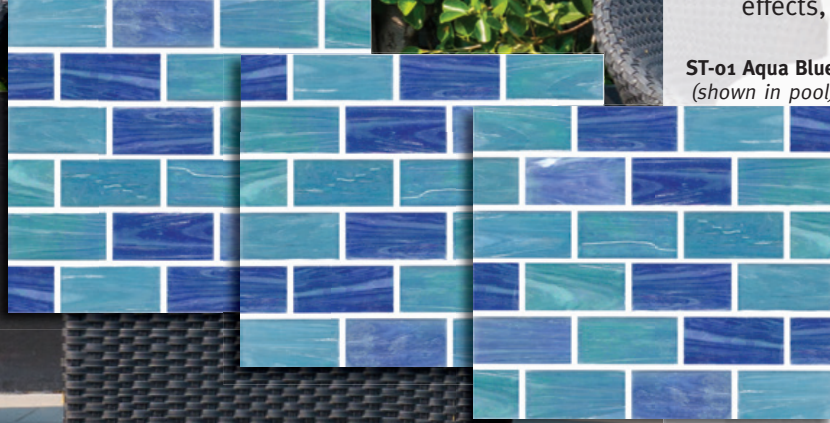

Summer Time

1" x 2" • 1 SHEET = 1.0 SQ. FT., CLASS 6
13 SQ. FT. PER BOX

SUMMER TIME: A brand new glass line, the Summer Time series features stunning shifts of color and tone that positively shine in the sun. With its iridescent color effects, this tile should be seen in person to appreciate its natural beauty.

ST-01 Aqua Blue
(shown in pool)