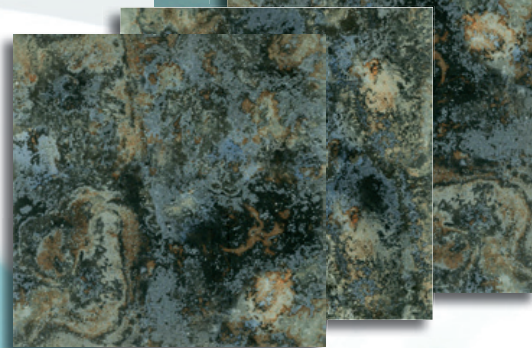

Black
(shown in pool)