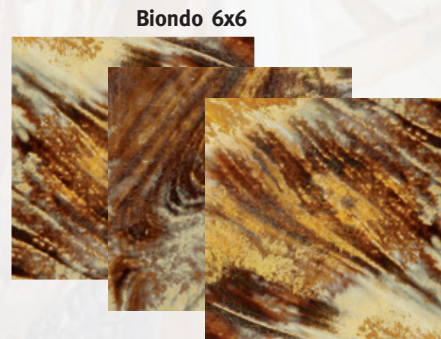

**PLEASE NOTE: ALL ITEMS SUBJECT TO STOCK AVAILABILITY.
PLEASE INQUIRE FOR MORE INFORMATION.**

Latino

Route 66

Slateworks

Tiramolla

Depth Markers
PER PIECE

NOTE: depth markers available smooth surface for waterline and abrasive for deck tile.