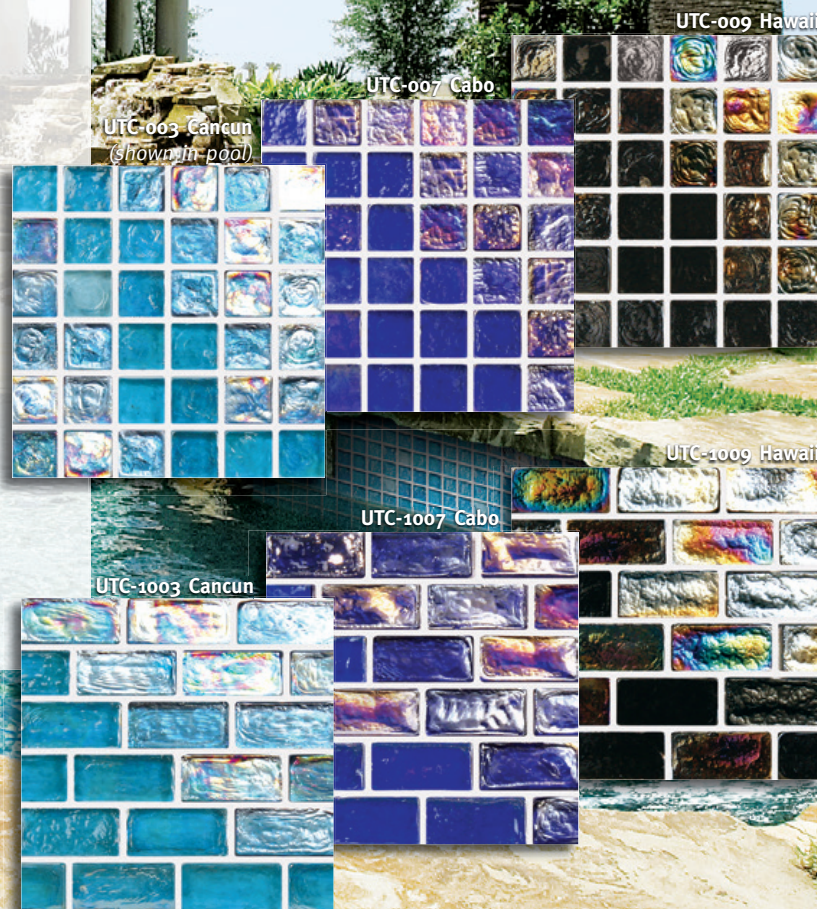

Pearlescent reflections combine with deep, translucent colors in the Paradise glass line. Sunlight positively gleams off these tiles with rich, mother-of-pearl tones. Available in 1"x1" and 1"x2", these tiles are as versatile as they are aesthetic.