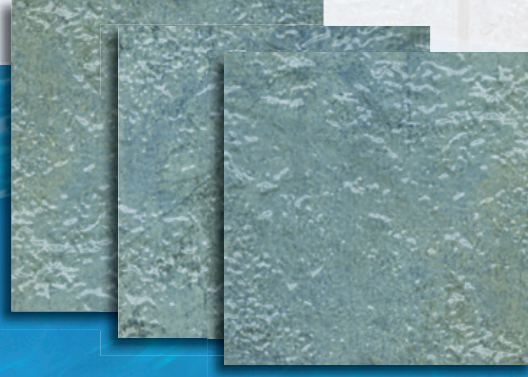

Reef Turchese