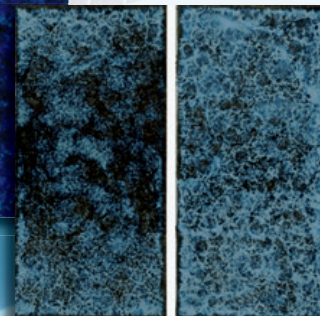

OCN-362 Deep Blue

OCN-363 Turquoise

OCN-364 Marine Blue
(shown in pool)

OCN-368 Monsoon Blue

Capri

SALE / DISCOUNTED ITEM

6"x6" • 4 PIECES = 1.0 SQFT, **CLASS 1**, 8.0 SQ. FT. PER BOX

CAPRI: A stylish tile with naturally gorgeous textures and hues, the Capri 6"x6" is a richly colored line featuring a silky-smooth and glossy surface with vivid colors reaching up from deep within. This tile must be seen up close to witness the allure of this line.