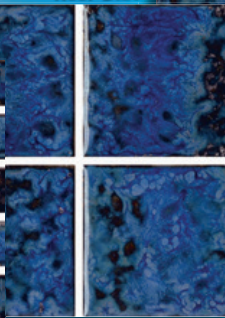

GBR-PD12
Paradise Blue
(shown in pool)

GBR-PD3
Paradise Blue

GBR-PD6
Paradise Blue

GBR-RF6
Reef Blue

GBR-RF3
Reef Blue

GBR-RF12
Reef Blue

GBR-SM6
Stormy Blue

GBR-SM3
Stormy Blue

GBR-SM12
Stormy Blue

Fusion Glass

1"x1" • 1 SHEET = 1.0 SQ. FT., **CLASS 4**
10 SQ. FT. PER BOX

1"x2" • 1 SHEET = 1.0 SQ. FT., **CLASS 4**
10 SQ. FT. PER BOX

FUSION GLASS: This gorgeous new glass tile features iridescent color shifts that shine in the sunlight, overlaying dynamic earth and sea tones. As with most of our tiles, this line should be witnessed in person to appreciate its stunning design.