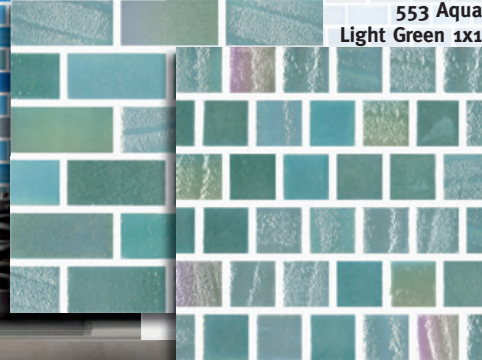

553 Aqua Light Green 1x2

553 Aqua Light Green 1x1