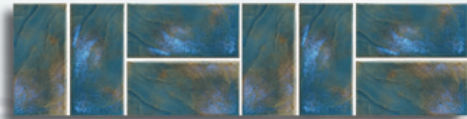

15.0 SQ. FT. PER BOX

CONTINENTAL: Swirling hues and beautiful textures create a dramatic look with this new line. Extraordinarily versatile, you can easily design the perfect feel for your pool / spa.

NOTE: the Continental 3"x6" tile can be laid in a variety of patterns. See the optional "Staggered Joint" and "Basket Weave" patterns (above).