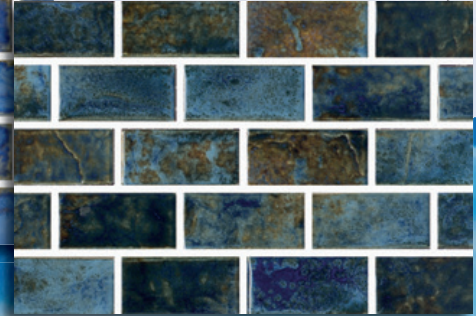

BR-206 Capri