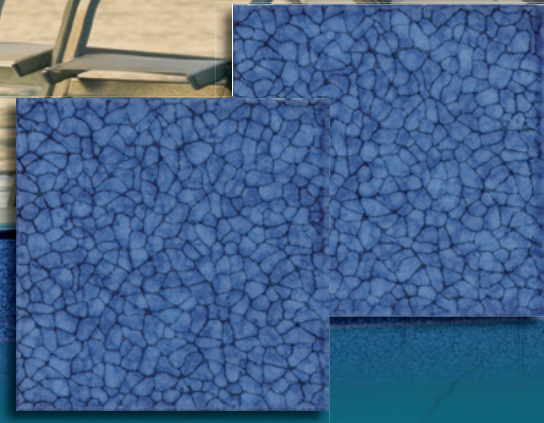

Odyssey

6"X6" • 4 PIECES = 1.0 SQ. FT., CLASS 1
11.0 SQ. FT. PER BOX

ODYSSEY: A unique craqueline pattern resides within the vivid, deep sea blues in this one-of-a-kind tile. This gorgeous tile creates a sophisticated, striking look on any pool, spa or backyard entertainment amenity.

OD-636 Blue
(shown in pool)