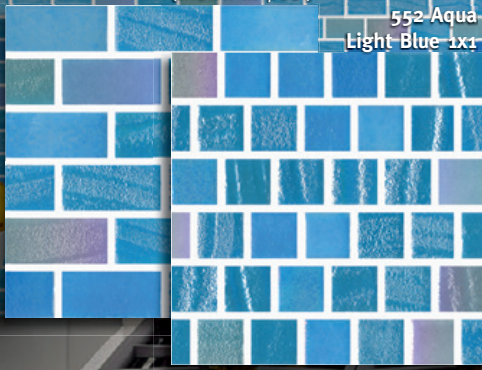

Fusion Glass

1"x1" • 1 SHEET = 1.0 SQ. FT., **CLASS 4**
10 SQ. FT. PER BOX

1"x2" • 1 SHEET = 1.0 SQ. FT., **CLASS 4**
10 SQ. FT. PER BOX

FUSION GLASS: This gorgeous new glass tile features iridescent color shifts that shine in the sunlight, overlaying dynamic earth and sea tones. As with most of our tiles, this line should be witnessed in person to appreciate its stunning design.

552 Aqua Light Blue 1x2
(shown in pool)

552 Aqua Light Blue 1x1