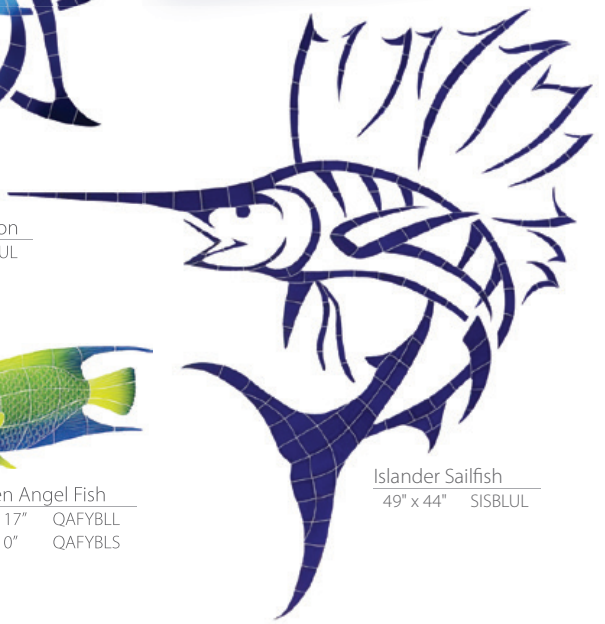

Dolphin Left
24" x 40" DOLBLULM
18" x 30" DOLBLULS

Beach Ball Multi Color
11" BBAMCOM
7" BBAMCOS

Dolphin Right
20" x 40" DOLBLURM
15" x 30" DOLBLURS

Dolphin Group
(1 left, 2 right, 1 FREE ball)
62" x 62" blue DOLGRPM-BL
62" x 62" multi color DOLGRPM-MC
42" x 42" blue DOLGRPS-BL
42" x 42" multi color DOLGRPS-MC

Pinwheel Medallion
36" x 36" PMEBLUL

Blue Swimmer Crab
7" x 12" CBSMCOOS

Queen Angel Fish
11" x 17" QAFYBLL
7" x 10" QAFYBLS

Islander Sailfish
49" x 44" SISBLUL

Celestial Sun
24" x 24" CSUYELM

In Your Face Shark
38" x 42" SIFBLUL