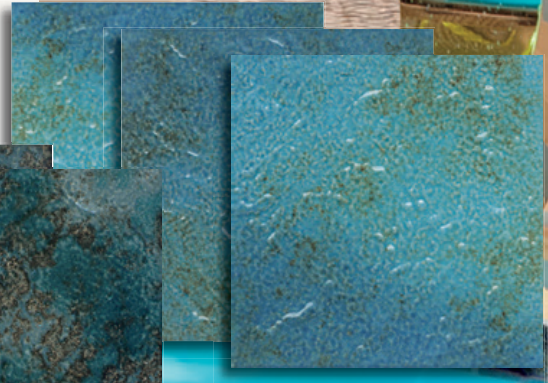

Capri

SALE / DISCOUNTED ITEM

6"x6" • 4 PIECES = 1.0 SQFT, **CLASS 1**, 8.0 SQ. FT. PER BOX

CAPRI: A stylish tile with naturally gorgeous textures and hues, the Capri 6"x6" is a richly colored line featuring a silky-smooth and glossy surface with vivid colors reaching up from deep within. This tile must be seen up close to witness the allure of this line.

Cielo Azzurro

Noble