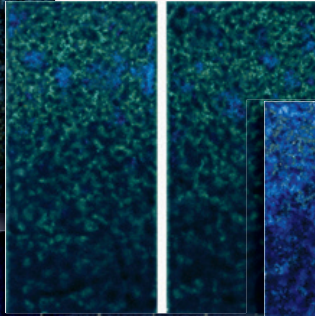

OCN-363 Turquoise