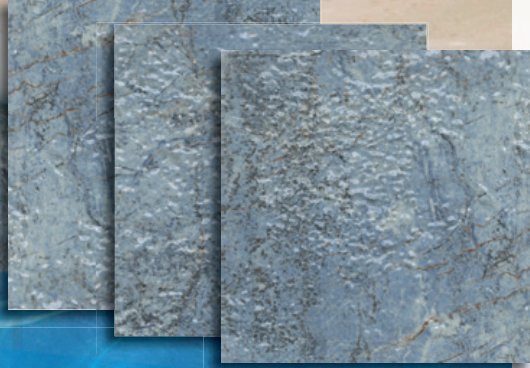

Reef Azzurro
(shown in pool)