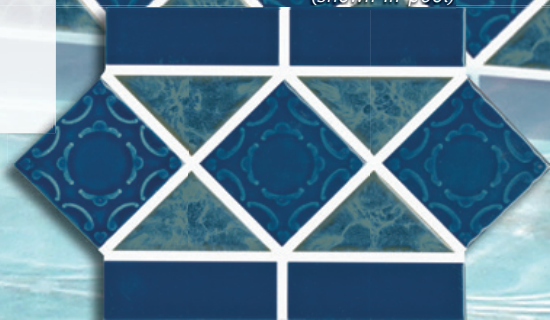

OD-636 Blue
(shown in pool)

Listello

1 PIECE = .56 SQ. FT., CLASS 5

LISTELLO: A gorgeous and stunning pattern tile, this new line captures the eye with rich colors and subtle tones.

L-240-s Terra Blue

L-354-s Atlantic Blue
(shown in pool)