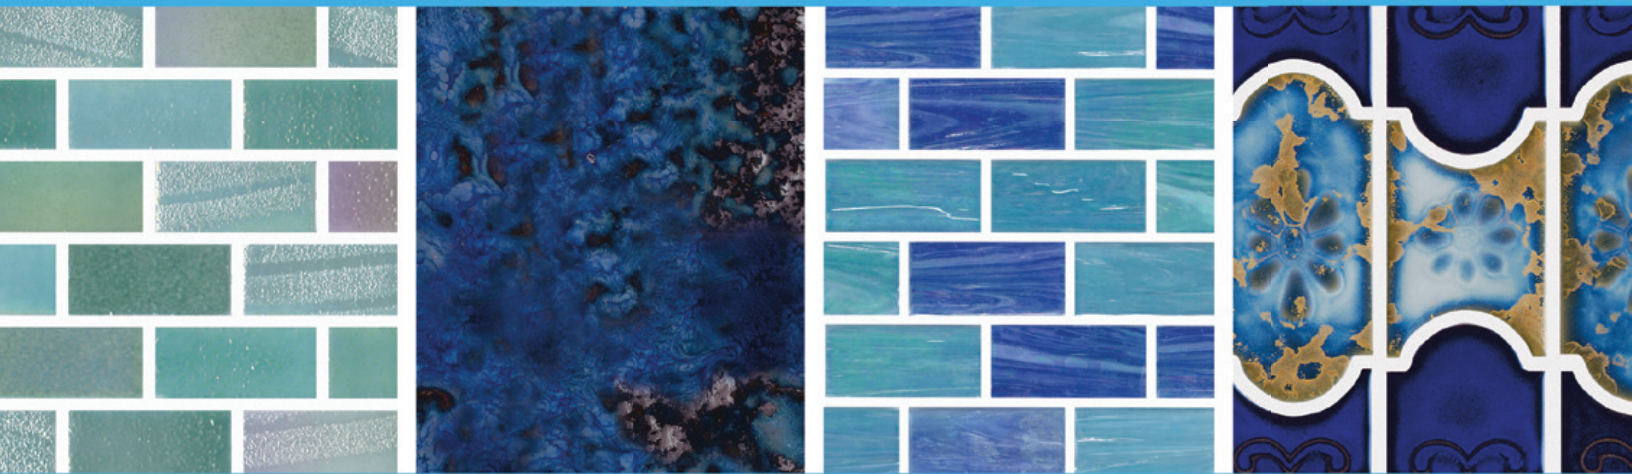

UNIVERSAL POOL TILE

DISTINCTIVE TILE
FOR POOL & SPA

UNIVERSAL TILE
WWW.UNIVERSALPOOLTILE.COM