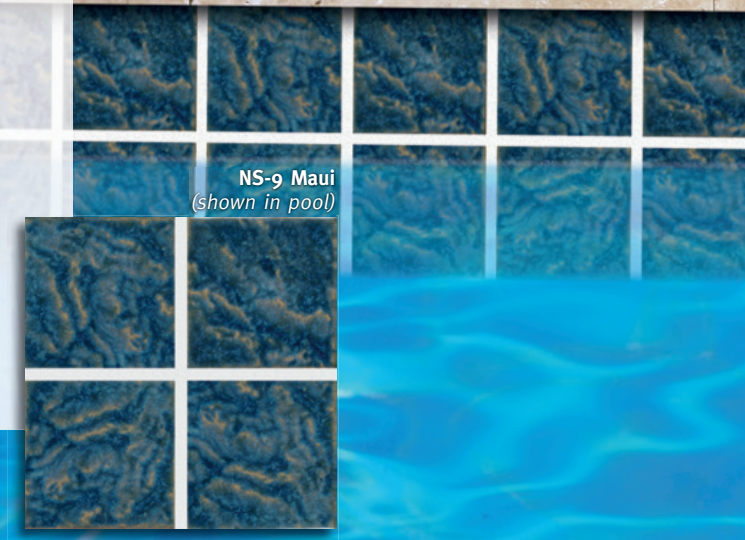

North Shore

SALE / DISCOUNTED ITEM

3"x3" • 1 SHEET = 1.08 SQ. FT., **CLASS 2**
21.6 SQ. FT. PER BOX

NORTH SHORE: Cool and refreshing as an island breeze, this tile evokes the magical beauty of Hawaii. Immerse yourself in the sparkling blue tones of the Hawaiian sea and sky, and feel the spirit of "Aloha."