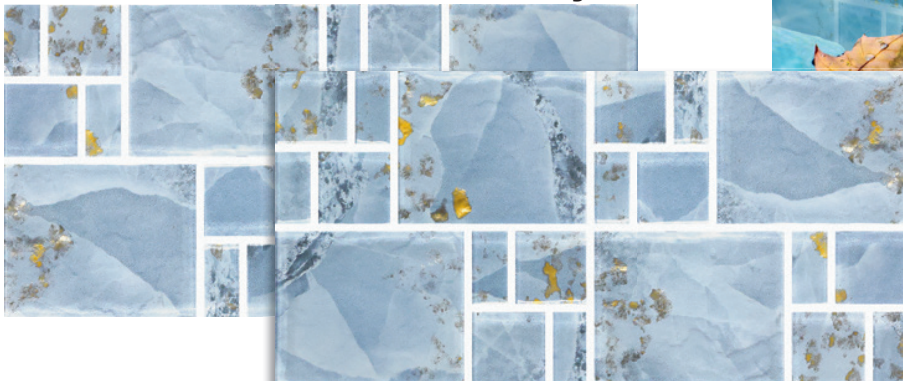

ATC-301 Clear Blue 3X3

ATC-306 Stratus Gray 3X3

ATC-302 Fog Blue 3X3

ATC-602
Fog Blue 6X6

ATC-304
Ocean Blue 3X3

ATC-604
Ocean Blue 6X6

Stella Series

1"x1" • 1 SHEET = 1.0 SQ. FT., **CLASS 2**

Sanibel

2"x2" • 1 SHEET = 1.0 SQ. FT., CLASS 2

LSSP-204 Tidal Blue 2X2

LSSP-202 Violet Blue 2X2

Bahama

1"x2" • 1 SHEET = 1.0 SQ. FT., CLASS 3

3"x3" • 1 SHEET = 1.0 SQ. FT., CLASS 3

LSBA-206 Green Stone 1X2

LSBA-306
Green Stone 3X3

LSBA-206W Snow White 1X2

LSBA-301
Snow White 3X3

Luxury

PATTERN • 1 SHEET = 1.0 SQ. FT., CLASS 6

LX-M01 Mixed Fog Blue

South Sea

3"x3" • 1 SHEET = 1.0 SQ. FT., CLASS 1
6"x6" • 4 PIECES = 1.0 SQ. FT., CLASS 2

Antica

3"x6" • 1 SHEET = 1.0 SQ. FT., CLASS 3

Aztec

3"x6" • 1 SHEET = 1.0 SQ. FT., CLASS 3

TRY ANY OF THESE PATTERNS WHEN USING ANTICA OR AZTEC SERIES TILES

Kodiak

3"x3" 1 SHEET = 1.0 SQ. FT., CLASS 3
LSKD-7302 Gulf Blue 3X3