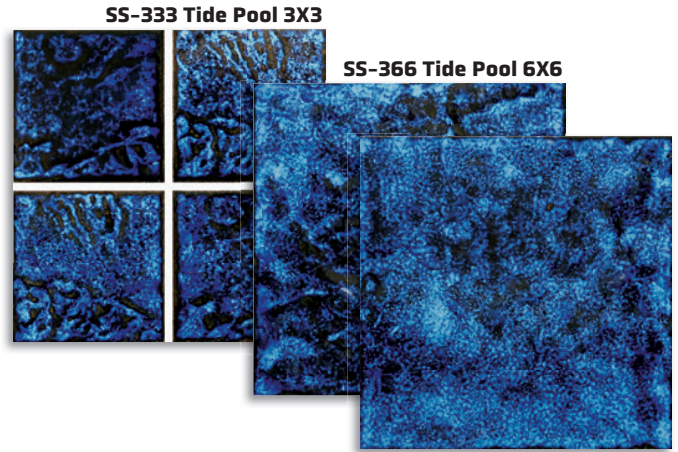

ATC-301 Clear Blue 3X3

ATC-306 Stratus Gray 3X3

ATC-302 Fog Blue 3X3

ATC-602
Fog Blue 6X6

ATC-304
Ocean Blue 3X3

ATC-604
Ocean Blue 6X6

Stella Series

1"x1" • 1 SHEET = 1.0 SQ. FT., **CLASS 2**

Sanibel

2"x2" • 1 SHEET = 1.0 SQ. FT., CLASS 2

LSSP-204 Tidal Blue 2X2

LSSP-202 Violet Blue 2X2

Bahama

1"x2" • 1 SHEET = 1.0 SQ. FT., CLASS 3

3"x3" • 1 SHEET = 1.0 SQ. FT., CLASS 3

LSBA-206 Green Stone 1X2

LSBA-306
Green Stone 3X3

LSBA-206W Snow White 1X2

LSBA-301
Snow White 3X3

Luxury

PATTERN • 1 SHEET = 1.0 SQ. FT., CLASS 6

LX-M01 Mixed Fog Blue

South Sea

3"x3" • 1 SHEET = 1.0 SQ. FT., CLASS 1
6"x6" • 4 PIECES = 1.0 SQ. FT., CLASS 2

Antica

3"x6" • 1 SHEET = 1.0 SQ. FT., CLASS 3

Aztec

3"x6" • 1 SHEET = 1.0 SQ. FT., CLASS 3

TRY ANY OF THESE PATTERNS WHEN USING ANTICA OR AZTEC SERIES TILES

Kodiak

3"x3" 1 SHEET = 1.0 SQ. FT., CLASS 3
LSKD-7302 Gulf Blue 3X3