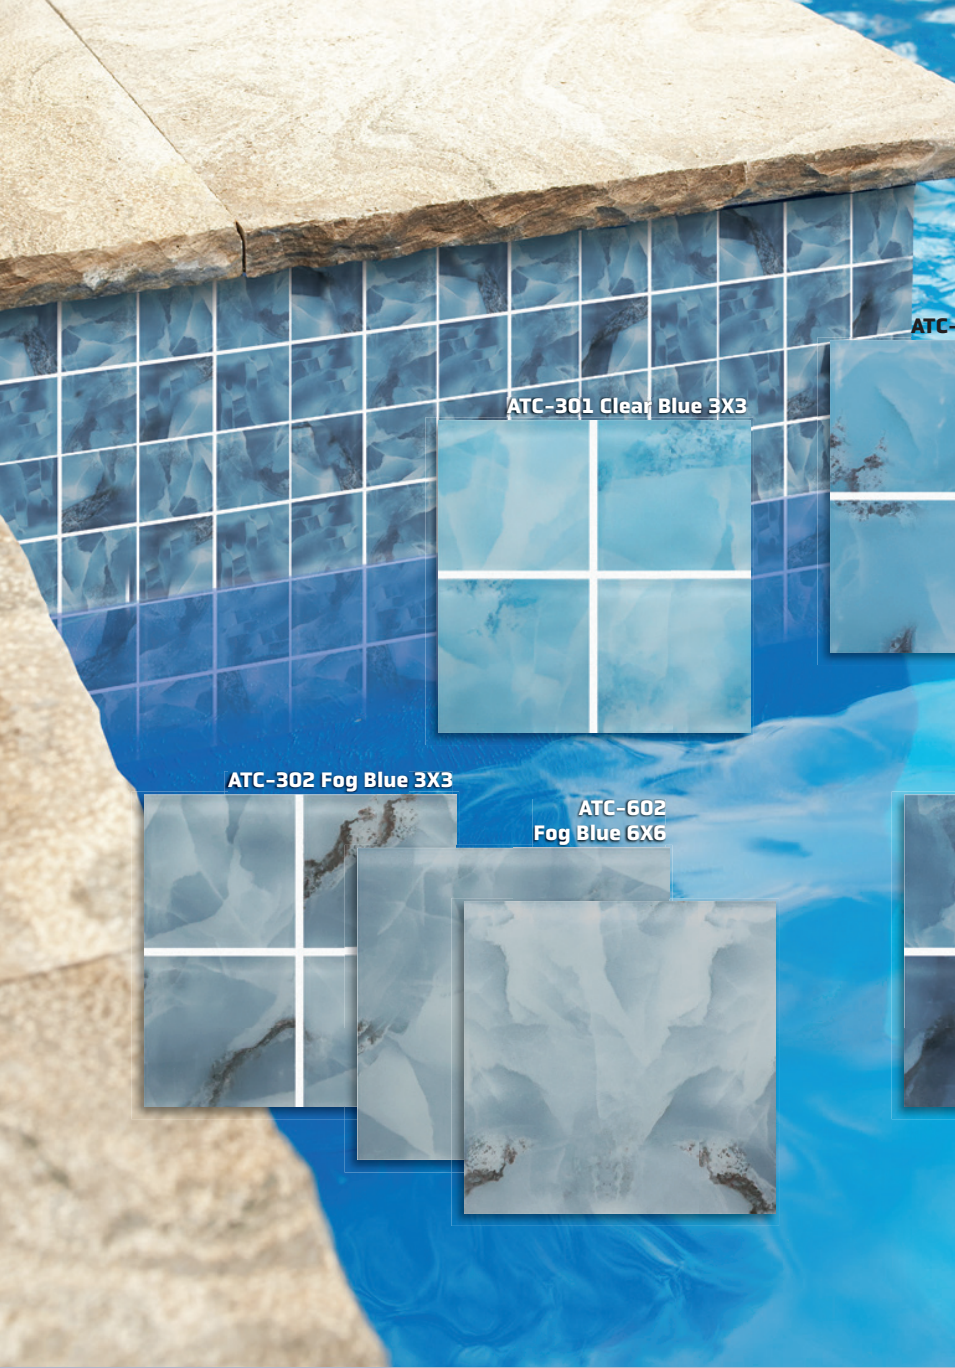

NEW TILE 2024

THE LATEST ADDITIONS TO OUR TILE LINEUP

UNIVERSAL POOL TILE

DISTINCTIVE TILE FOR POOL & SPA

Antarctic

3"x3" • 1 SHEET = 1.0 SQ. FT., **CLASS 6**
6"x6" • 4 PIECES = 1.0 SQ. FT., **CL ASS 6**

ATC-303 Sapphire 3X3

ATC-301 Clear Blue 3X3

ATC-306 Stratus Gray 3X3

ATC-302 Fog Blue 3X3

ATC-602
Fog Blue 6X6

ATC-304
Ocean Blue 3X3

ATC-604
Ocean Blue 6X6

Stella Series

1"x1" • 1 SHEET = 1.0 SQ. FT., **CLASS 2**

Sanibel

2"x2" • 1 SHEET = 1.0 SQ. FT., CLASS 2

LSSP-204 Tidal Blue 2X2

LSSP-202 Violet Blue 2X2

Bahama

1"x2" • 1 SHEET = 1.0 SQ. FT., CLASS 3

3"x3" • 1 SHEET = 1.0 SQ. FT., CLASS 3

LSBA-206 Green Stone 1X2

Antica

3"x6" • 1 SHEET = 1.0 SQ. FT., CLASS 3

Aztec

3"x6" • 1 SHEET = 1.0 SQ. FT., CLASS 3

TRY ANY OF THESE PATTERNS WHEN USING ANTICA OR AZTEC SERIES TILES

Kodiak

3"x3" 1 SHEET = 1.0 SQ. FT., CLASS 3
LSKD-7302 Gulf Blue 3X3