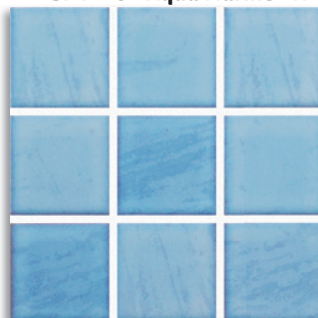

Nantucket

2"x2" 1 SHEET = 1.0 SQ. FT., CLASS 2
LSNT-201 Aqua Marine 2X2

UNIVERSAL TILE
DISTINCTIVE POOL & SPA TILE

18418 Bryant Street
Northridge, California 91324

Tel: 818.700.1666
Fax: 818.882.7533

WWW.UNIVERSALPOOLTILE.COM
E-mail: info@universalpooltile.com