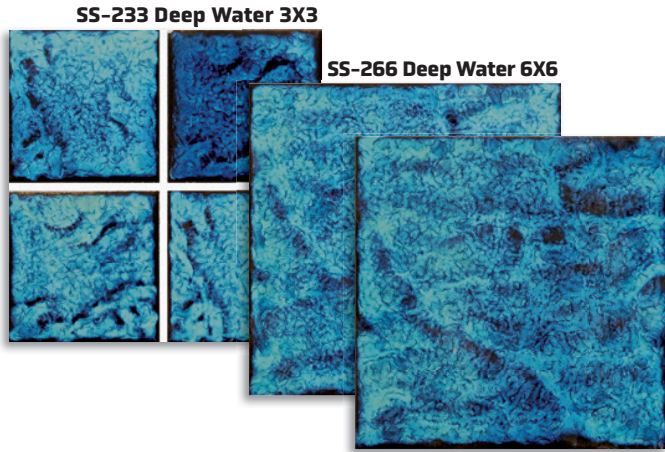

Sanibel

2"x2" • 1 SHEET = 1.0 SQ. FT., CLASS 2

LSSP-204 Tidal Blue 2X2

LSSP-202 Violet Blue 2X2

Bahama

1"x2" • 1 SHEET = 1.0 SQ. FT., CLASS 3

3"x3" • 1 SHEET = 1.0 SQ. FT., CLASS 3

LSBA-206 Green Stone 1X2

LSBA-306
Green Stone 3X3

LSBA-206W Snow White 1X2

LSBA-301
Snow White 3X3

Luxury

PATTERN • 1 SHEET = 1.0 SQ. FT., CLASS 6

LX-M01 Mixed Fog Blue

South Sea

3"x3" • 1 SHEET = 1.0 SQ. FT., CLASS 1
6"x6" • 4 PIECES = 1.0 SQ. FT., CLASS 2

Antica

3"x6" • 1 SHEET = 1.0 SQ. FT., CLASS 3

Aztec

3"x6" • 1 SHEET = 1.0 SQ. FT., CLASS 3

TRY ANY OF THESE PATTERNS WHEN USING ANTICA OR AZTEC SERIES TILES

Kodiak

3"x3" 1 SHEET = 1.0 SQ. FT., CLASS 3
LSKD-7302 Gulf Blue 3X3