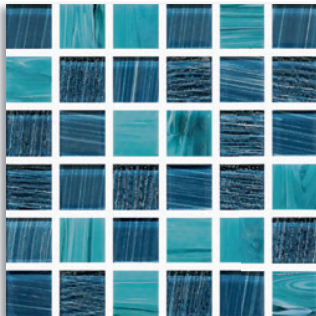

Stella Series

1"x1" • 1 SHEET = 1.0 SQ. FT., **CLASS 2**

LSTLA-2305 1X1