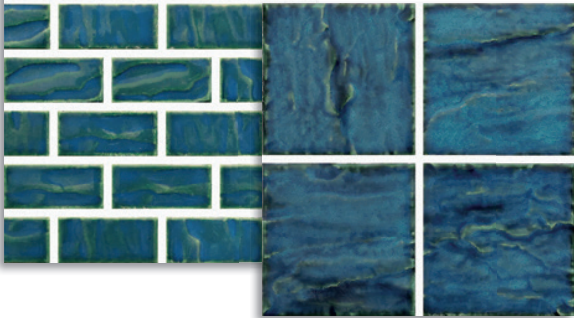

ATC-301 Clear Blue 3X3

ATC-306 Stratus Gray 3X3

ATC-302 Fog Blue 3X3

ATC-602
Fog Blue 6X6

ATC-304
Ocean Blue 3X3

ATC-604
Ocean Blue 6X6

Stella Series

1"x1" • 1 SHEET = 1.0 SQ. FT., **CLASS 2**

Sanibel

2"x2" • 1 SHEET = 1.0 SQ. FT., CLASS 2

LSSP-204 Tidal Blue 2X2

LSSP-202 Violet Blue 2X2

Bahama

1"x2" • 1 SHEET = 1.0 SQ. FT., CLASS 3

3"x3" • 1 SHEET = 1.0 SQ. FT., CLASS 3

LSBA-206 Green Stone 1X2

LSBA-306
Green Stone 3X3

LSBA-206W Snow White 1X2

LSBA-301
Snow White 3X3

Luxury

PATTERN • 1 SHEET = 1.0 SQ. FT., CLASS 6

LX-M01 Mixed Fog Blue

South Sea

3"x3" • 1 SHEET = 1.0 SQ. FT., CLASS 1
6"x6" • 4 PIECES = 1.0 SQ. FT., CLASS 2

Antica

3"x6" • 1 SHEET = 1.0 SQ. FT., CLASS 3

Aztec

3"x6" • 1 SHEET = 1.0 SQ. FT., CLASS 3

TRY ANY OF THESE PATTERNS WHEN USING ANTICA OR AZTEC SERIES TILES

Kodiak

3"x3" 1 SHEET = 1.0 SQ. FT., CLASS 3
LSKD-7302 Gulf Blue 3X3